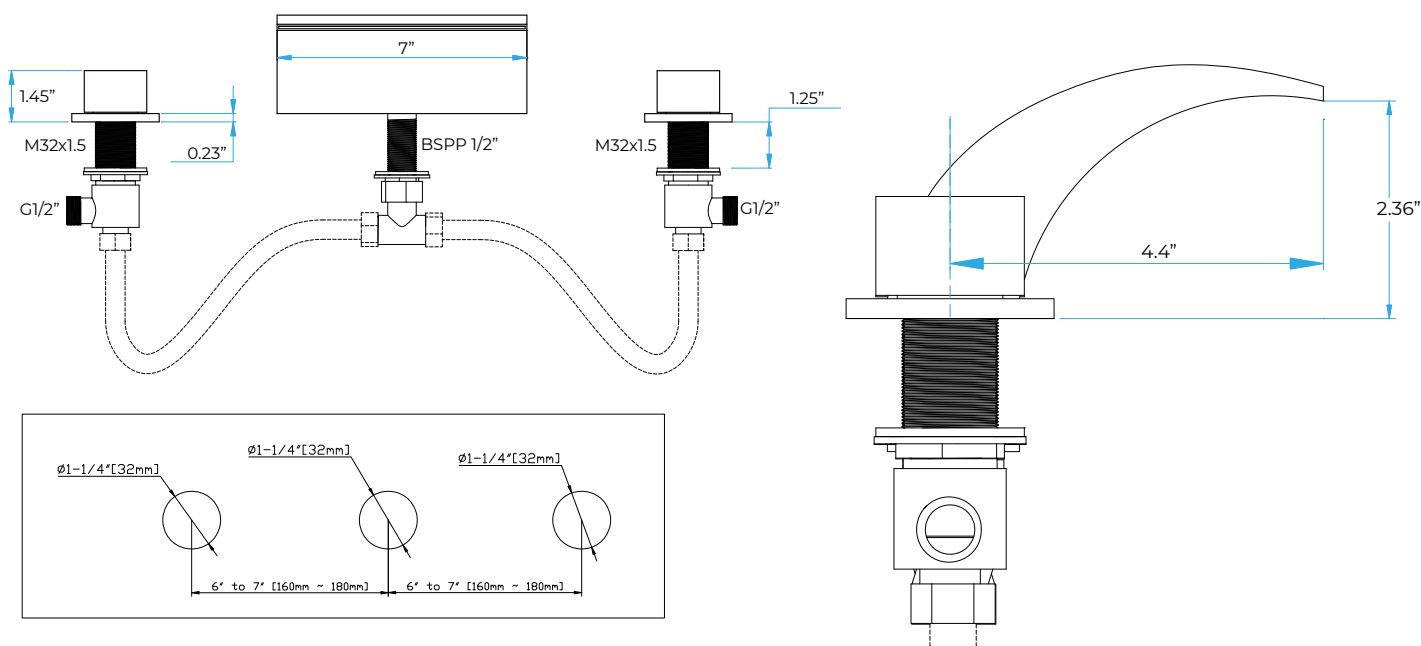

VIENNA DECK MOUNT TWO HANDLED WATERFALL BATHTUB LED FAUCET SPECIFICATIONS

Technical Information

Feature : LED;Waterfall
 Style : Modern
 Spout Type : Low Arc;Fixed
 Body Material : Brass
 Spout Material : Stainless Steel
 Handle Material : Zinc Alloy
 Number Of Holes : 3
 Number Of Handles : 2
 Swivel Spout : No
 Valve Included : Yes
 Valve Type : Ceramic Valve
 Flow Rate : 1.2 GPM / 4.5 LPM

Size

MOUNTING HOLES DIMENSION

will the faucet fit my sink?

(If you have opted for LED option)

The LED light will change its color by detecting water temperature:

- 0-30°C (32-86°F): Blue LED ■
- 30-40°C (86-104°F): Green LED ■
- 40-50°C (104-122°F): Red LED ■
- 50-100°C (122-212°F): Flashing Red LED ■ ■ ■

Note: The LED lights are powered by water flow, and will be activated once the water is turned on.

All dimensions and specifications are nominal and may vary. Use actual products for accuracy in critical situations.