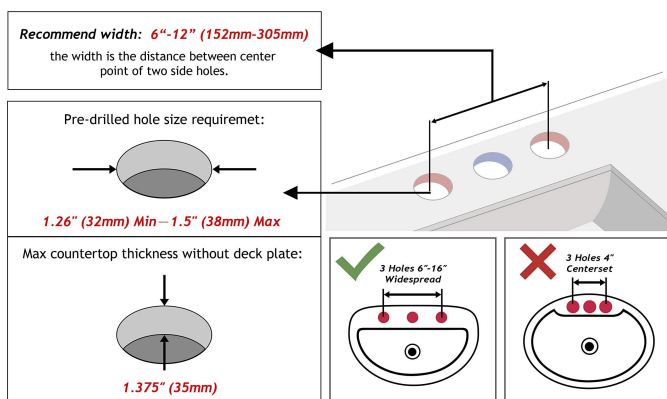

VIENNA DECK MOUNT TWO HANDLED WATERFALL BATHTUB LED FAUCET SPECIFICATIONS

Technical Information

Feature : LED;Waterfall
 Style : Modern
 Spout Type : Low Arc;Fixed
 Body Material : Brass
 Spout Material : Stainless Steel
 Handle Material : Zinc Alloy
 Number Of Holes : 3
 Number Of Handles : 2
 Swivel Spout : No
 Valve Included : Yes
 Valve Type : Ceramic Valve
 Flow Rate : 1.2 GPM / 4.5 LPM

Size

MOUNTING HOLES DIMENSION

will the faucet fit my sink?

(If you have opted for LED option)

The LED light will change its color by detecting water temperature:

- 0-30°C (32-86°F): Blue LED ■
- 30-40°C (86-104°F): Green LED ■
- 40-50°C (104-122°F): Red LED ■
- 50-100°C (122-212°F): Flashing Red LED ■ ■ ■

Note: The LED lights are powered by water flow, and will be activated once the water is turned on.

All dimensions and specifications are nominal and may vary. Use actual products for accuracy in critical situations.